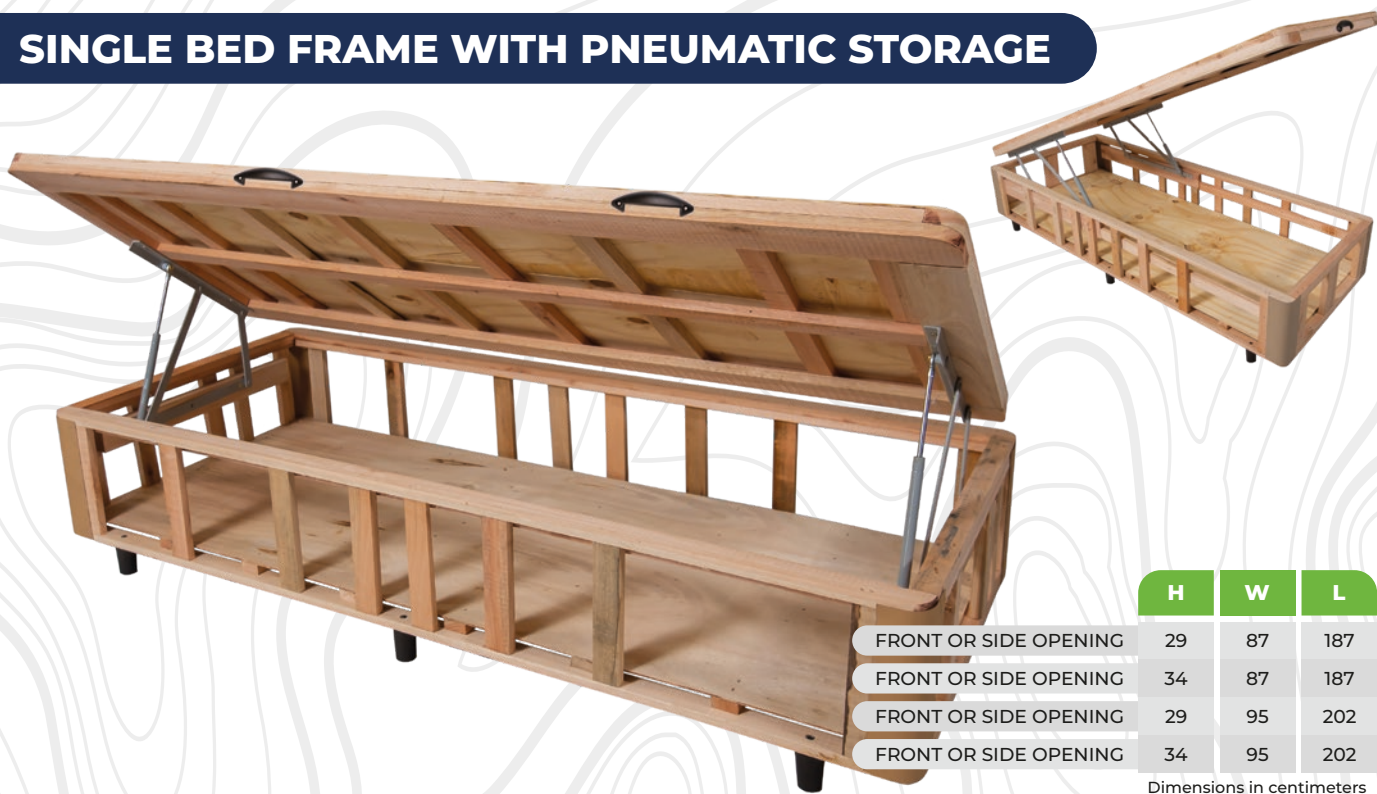

SINGLE BED FRAME WITH PNEUMATIC STORAGE

	H	W	L
FRONT OR SIDE OPENING	29	87	187
FRONT OR SIDE OPENING	34	87	187
FRONT OR SIDE OPENING	29	95	202
FRONT OR SIDE OPENING	34	95	202

Dimensions in centimeters